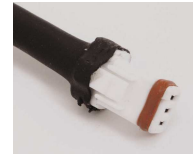

715 Center Street Grayslake IL 60030

P: 847-752-2700 F: 847-752-2415

E: info@livorsi.com

April 2011

GPS Antenna Replacements for GPS Speedometers

Older Livorsi GPS antennas/receivers have a battery that holds startup satellite memory. The battery can last anywhere between 3 to 5 years depending on usage.

You will know when the antenna battery is dead by viewing the pointer on the speedometer. The pointer will stay at the 9 o'clock position, 6 o'clock position or it will sit at 0 MPH.

Due to new product innovations, Livorsi now offers a no-battery antenna. It has been confirmed that these antennas will work on GPS speedometers with 3 stud terminals.
(Dimensions: 2 3/4" L x 2 3/8" W x 7/8" H)

However, these no-battery antennas may not work with GPS speedometers that use a Molex plug (a small square plug) to connect to the antenna.

If your GPS Speedometer has the Molex plug to connect the antenna, you will need to send us the gauge along with the antenna. Livorsi Marine will test the gauge & antenna to determine if the problem is in the gauge itself or if the antenna needs to be replaced.