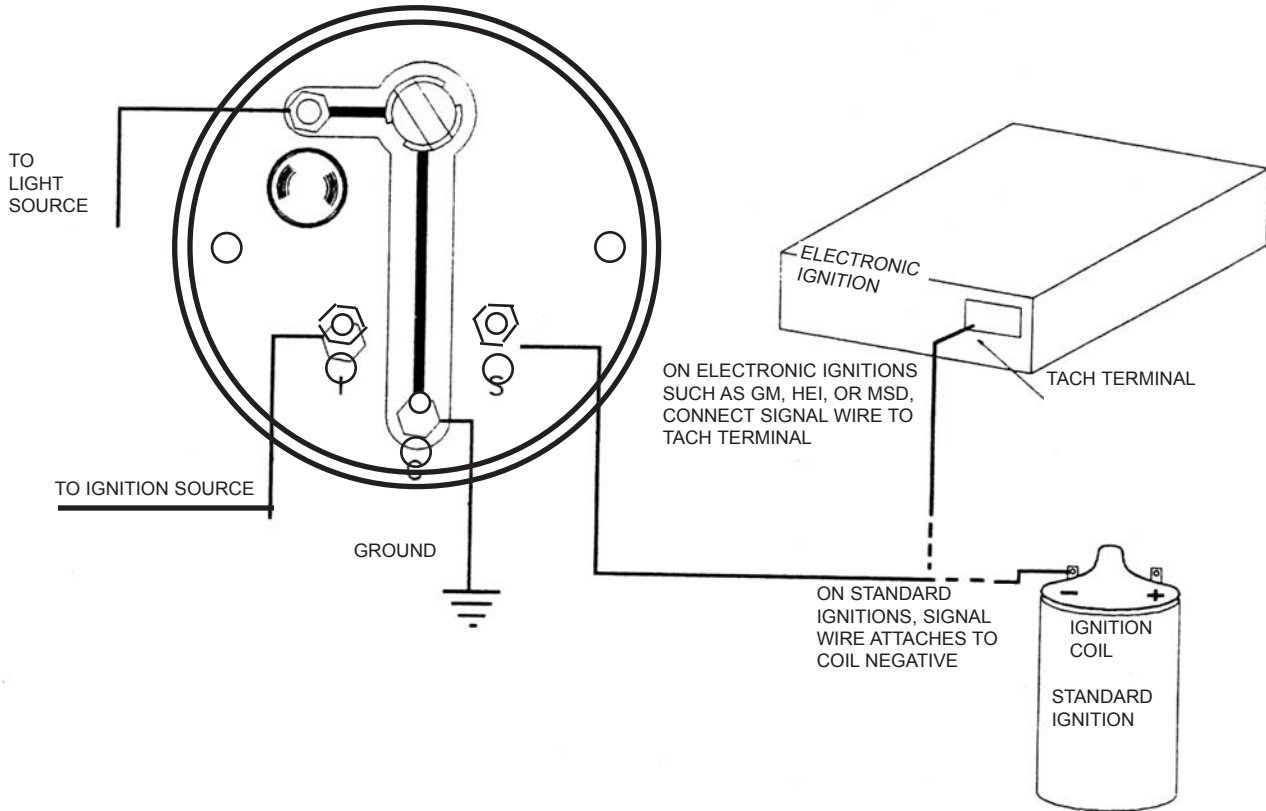

TACH/HOUR AND TACHOMETER

Models # GL8000H, GW6000, GW8000, GII4000DA,
GII6000, GII8000 - All Colors
Installation Instructions

4 CYL / 2 PULSE	
6 CYL / 3 PULSE	
8 CYL / 4 PULSE	
A-10 POLE / 5 PULSE	
B-12 POLE / 6 PULSE *	