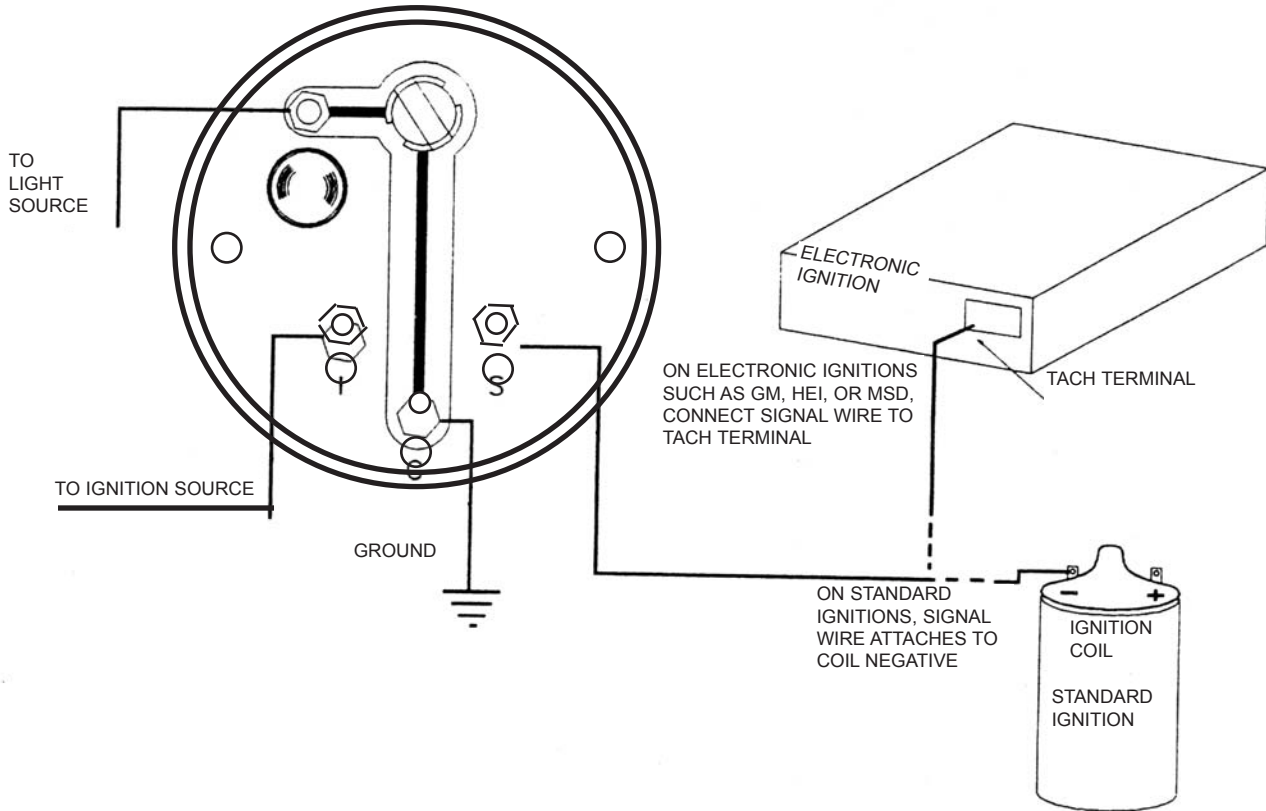

## TACH/HOUR AND TACHOMETER

Models # GL8000H, GW6000, GW8000, GII4000DA,  
GII6000, GII8000 - All Colors  
Installation Instructions

4 CYL / 2 PULSE	
6 CYL / 3 PULSE	
8 CYL / 4 PULSE	
A-10 POLE / 5 PULSE	
B-12 POLE / 6 PULSE *	