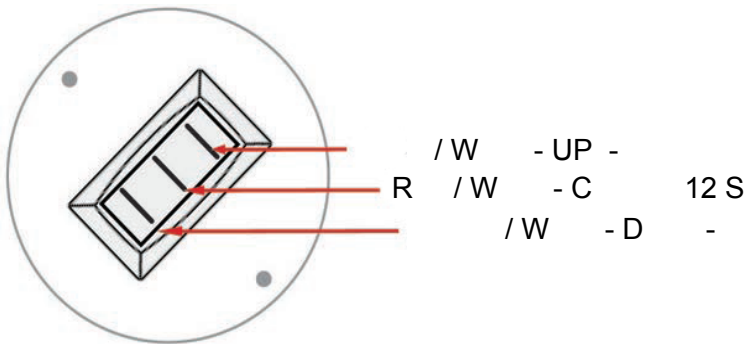

Livorsi Marine Inc
 715 Center Street
 Grayslake IL 60030

Phone: 847-752-2700
 Fax: 847-752-2415
 info@livorsi.com

Trim Switch Wiring- Single

Billet and Standard Style Controls

Model Numbers: BBEE, BBEM, BBMM, STEE, STEM, STMM, DTS, DTSX

For Right Hand Thumb Actuation

/ W - UP -
 R / W - C 12 S
 / W - D -

For Left Hand Thumb Actuation

Trim Switch Side View

Dual Trim Switch Wiring

Billet and Standard Style Controls

Model Numbers: BBEE, BBEM, BBMM, STEE, STEM, STMM, DTS, DTSX

For Right Hand Thumb Actuation

For Left Hand Thumb Actuation

Trim Switch Side View

Triple Trim Throttle Switch

SWITCH 1

SWITCH 2

SWITCH 3

Black wires turn to White - 12V