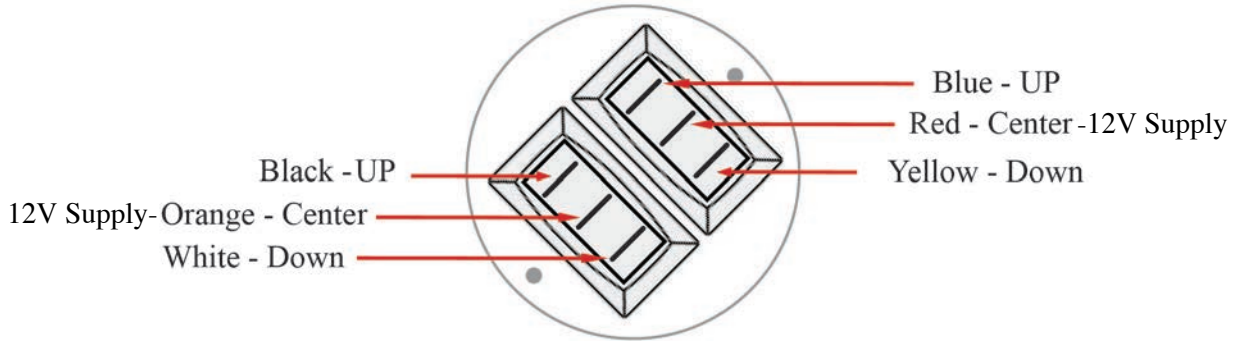

Dual Trim Switch Wiring

Billet and Standard Style Controls

Model Numbers: BBEE, BBEM, BBMM, STEE, STEM, STMM, DTS, DTSX

For Right Hand Thumb Actuation