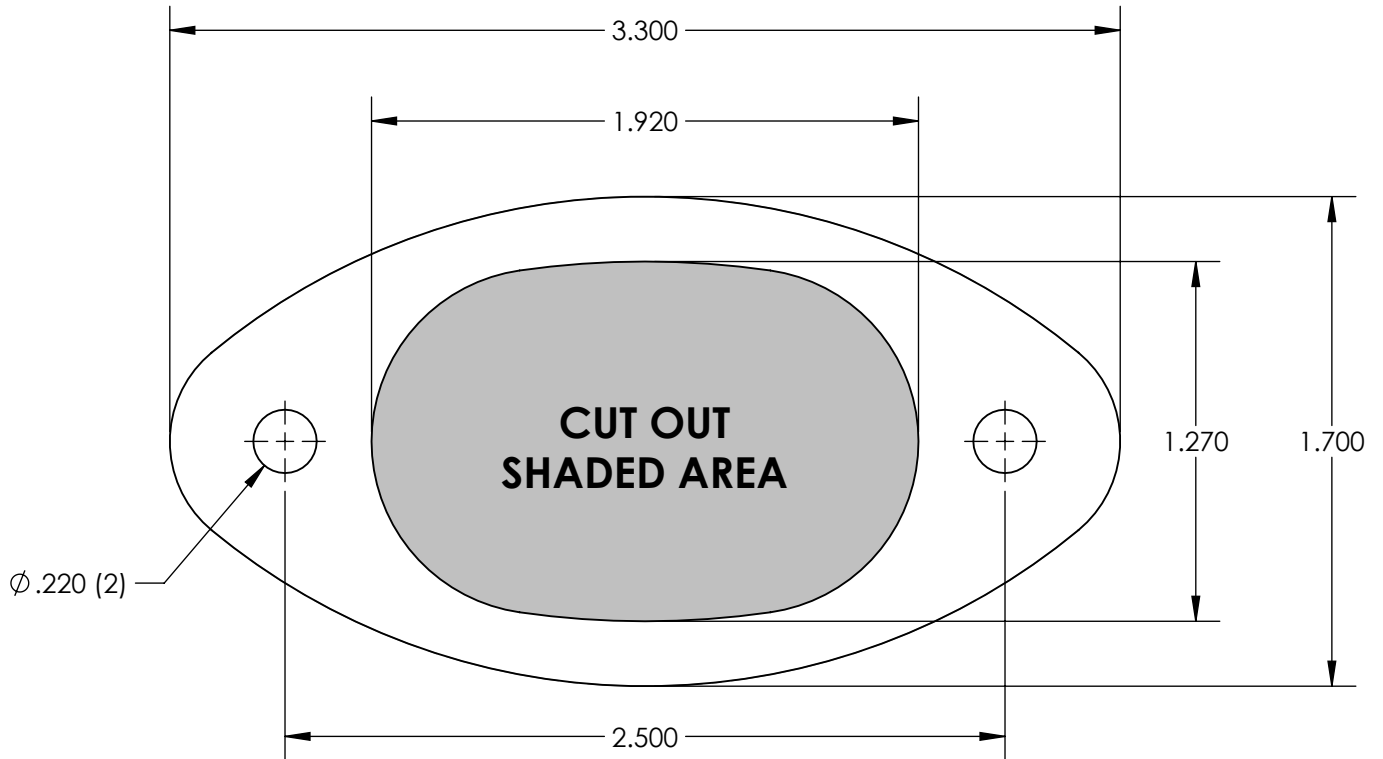

REV A  
ECO 28610

# LED NAV LIGHTS: T-Top

MODEL #'s LEDNL2HTG and LEDNL2HTR CUTOUT TEMPLATE