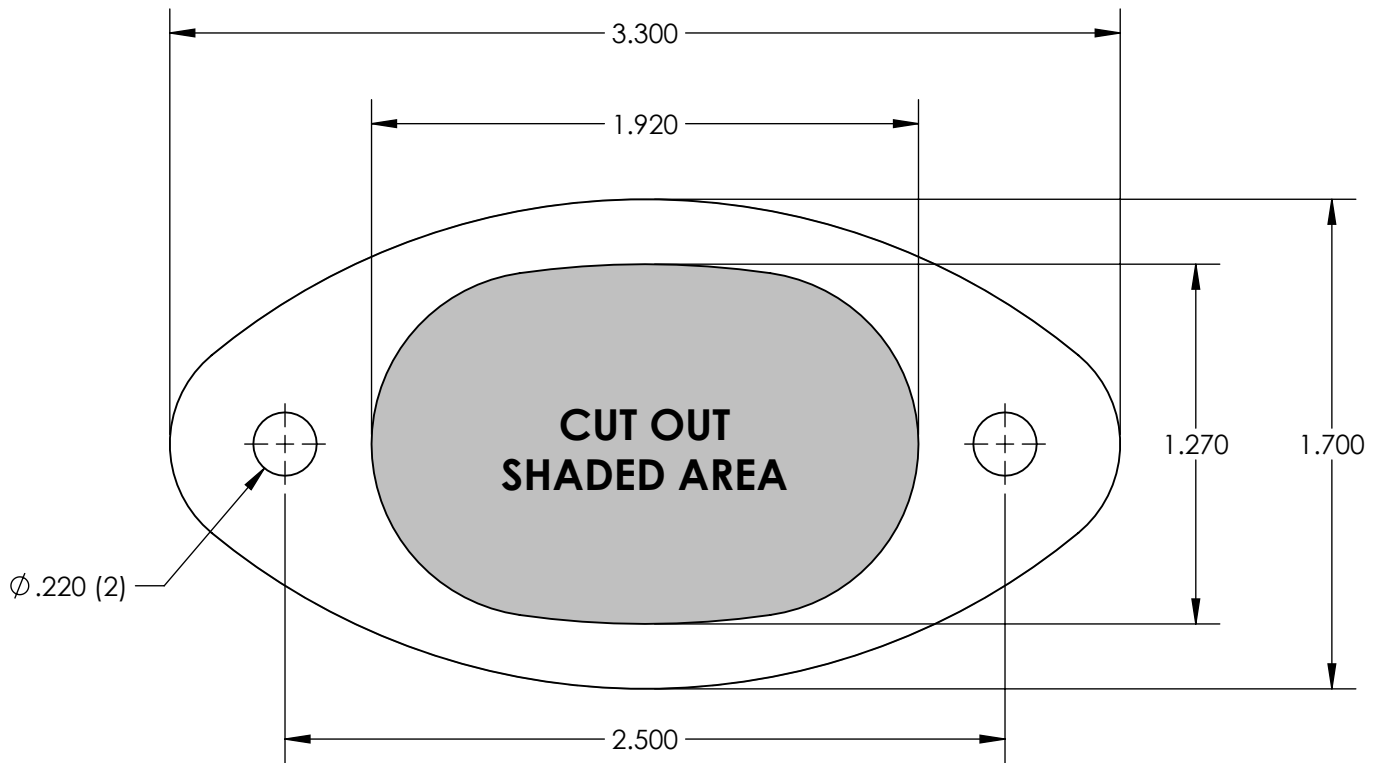

REV A  
ECO 28610

# LED NAV LIGHTS: T-Top

MODEL #'s LEDNL2HTG and LEDNL2HTR CUTOUT TEMPLATE