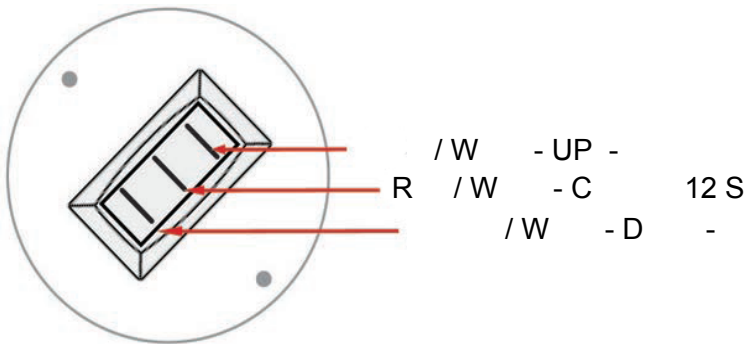

## Trim Switch Wiring- Single

Billet and Standard Style Controls

Model Numbers: BBEE, BBEM, BBMM, STEE, STEM, STMM, DTS, DTSX

### For Right Hand Thumb Actuation

/ W - UP -  
 R / W - C 12 S  
 / W - D -

### For Left Hand Thumb Actuation

Trim Switch Side View