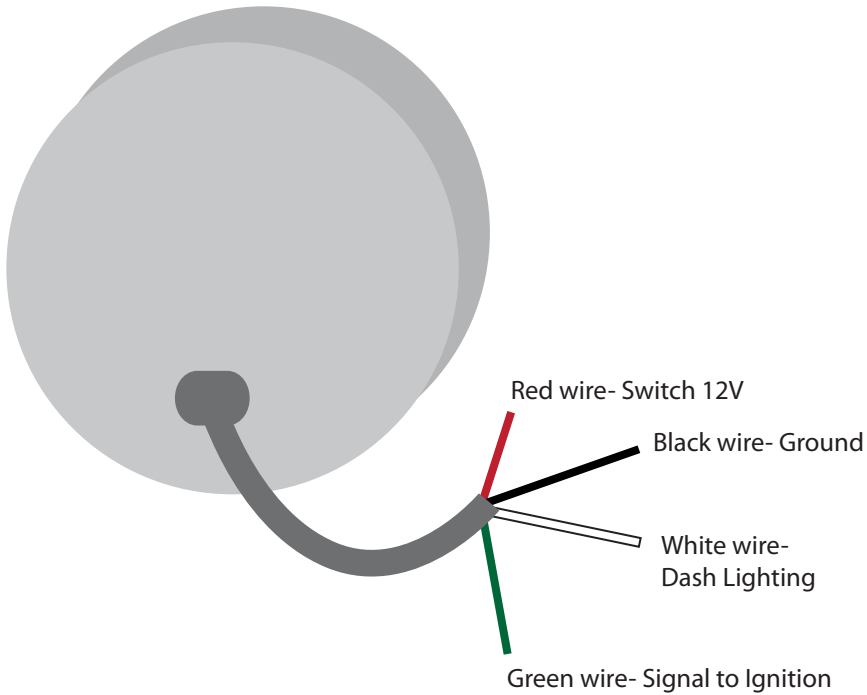

## MT8000 Tachometer 2 5/8" cutout

For additional tech help please call 847.752.2700