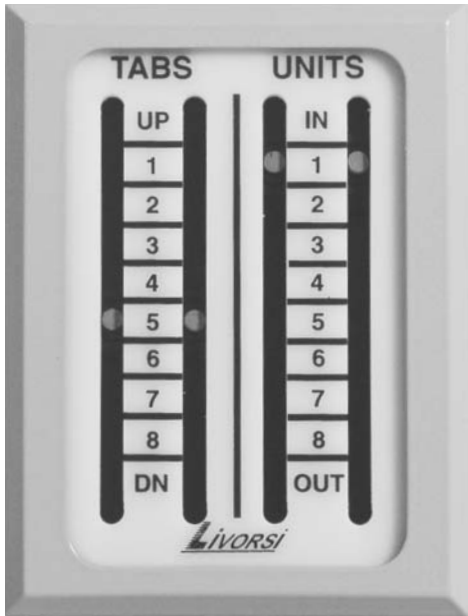

The #1 Choice in Performance Boating!

Livorsi Marine, Inc.® ♦ livorsi.com

STANDARD OR ULTRA THIN MECHANICAL INDICATOR with SET BACK KIT Installation Instructions

LIGHT HOOKUP:

RED WIRE - 12VDC +  
BLACK WIRE - 12 VDC GROUND

The #1 Choice in Performance Boating!

Livorsi Marine, Inc.® ♦ livorsi.com

STANDARD OR ULTRA THIN MECHANICAL INDICATOR

without SET BACK KIT Installation Instructions

LIGHT HOOKUP:

RED WIRE - +12VDC  
BLACK WIRE - -12 VDC

**STANDARD MECHANICAL INDICATOR**  
**3 - 4- 5 SLOT TEMPLATE**

**STANDARD MECHANICAL INDICATOR**  
**1 -2 SLOT TEMPLATE**

**ULTRA THIN MECHANICAL INDICATOR**  
**3 - 4 SLOT TEMPLATE**