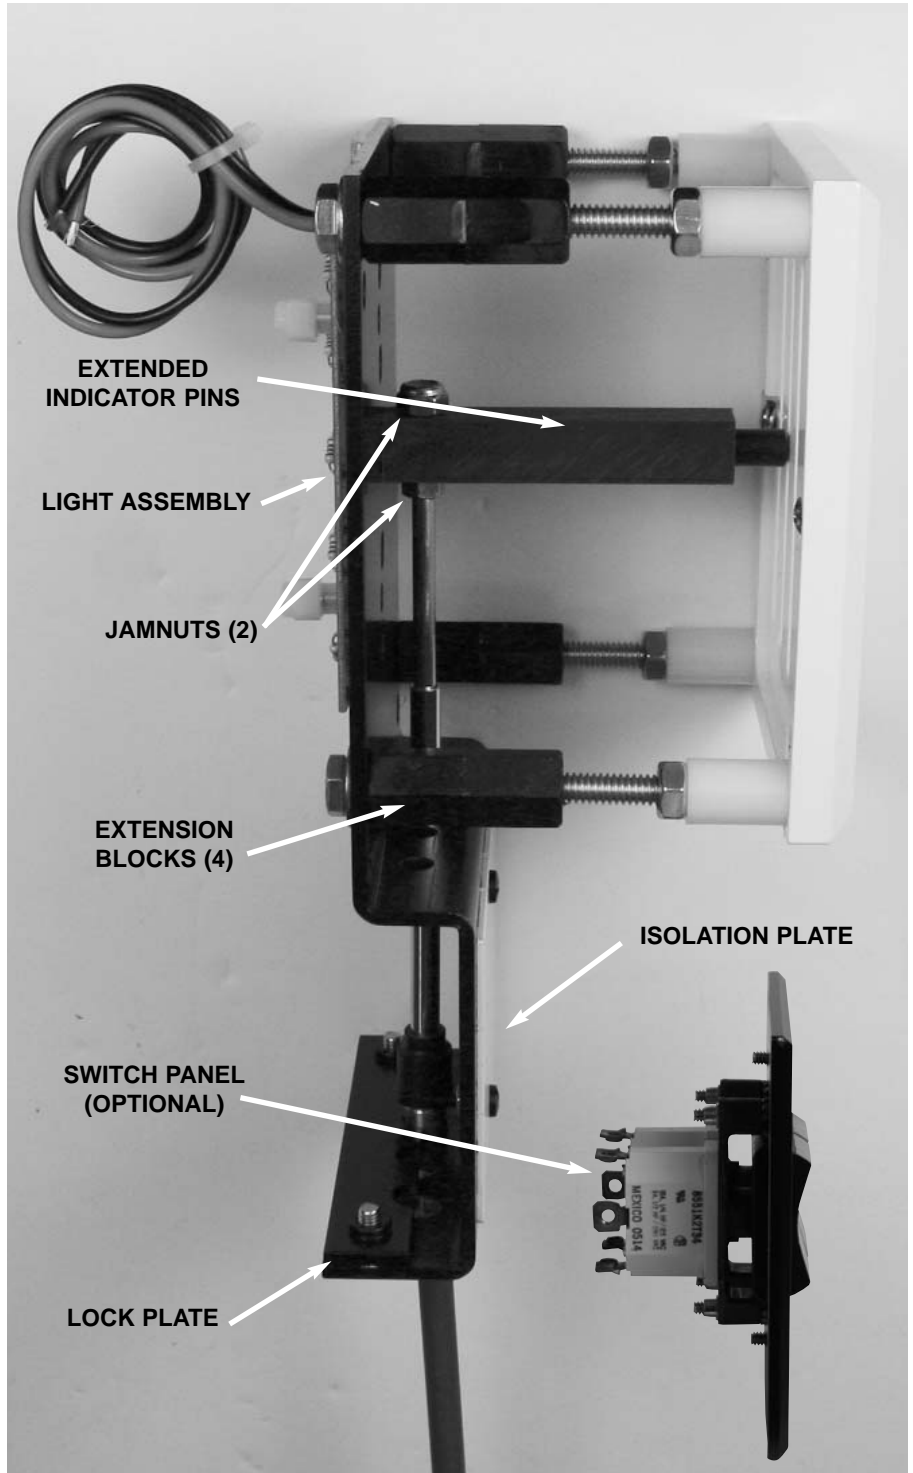

The #1 Choice in Performance Boating!

Livorsi Marine, Inc.® ♦ livorsi.com

STANDARD OR ULTRA THIN MECHANICAL INDICATOR with SET BACK KIT Installation Instructions

LIGHT HOOKUP:

RED WIRE - 12VDC +  
BLACK WIRE - 12 VDC GROUND

The #1 Choice in Performance Boating!

Livorsi Marine, Inc.® ♦ livorsi.com

STANDARD OR ULTRA THIN MECHANICAL INDICATOR

without SET BACK KIT Installation Instructions

LIGHT HOOKUP:

RED WIRE - +12VDC  
BLACK WIRE - -12 VDC

**STANDARD MECHANICAL INDICATOR**  
**3 - 4- 5 SLOT TEMPLATE**

**STANDARD MECHANICAL INDICATOR**  
**1 -2 SLOT TEMPLATE**

**ULTRA THIN MECHANICAL INDICATOR**  
**3 - 4 SLOT TEMPLATE**