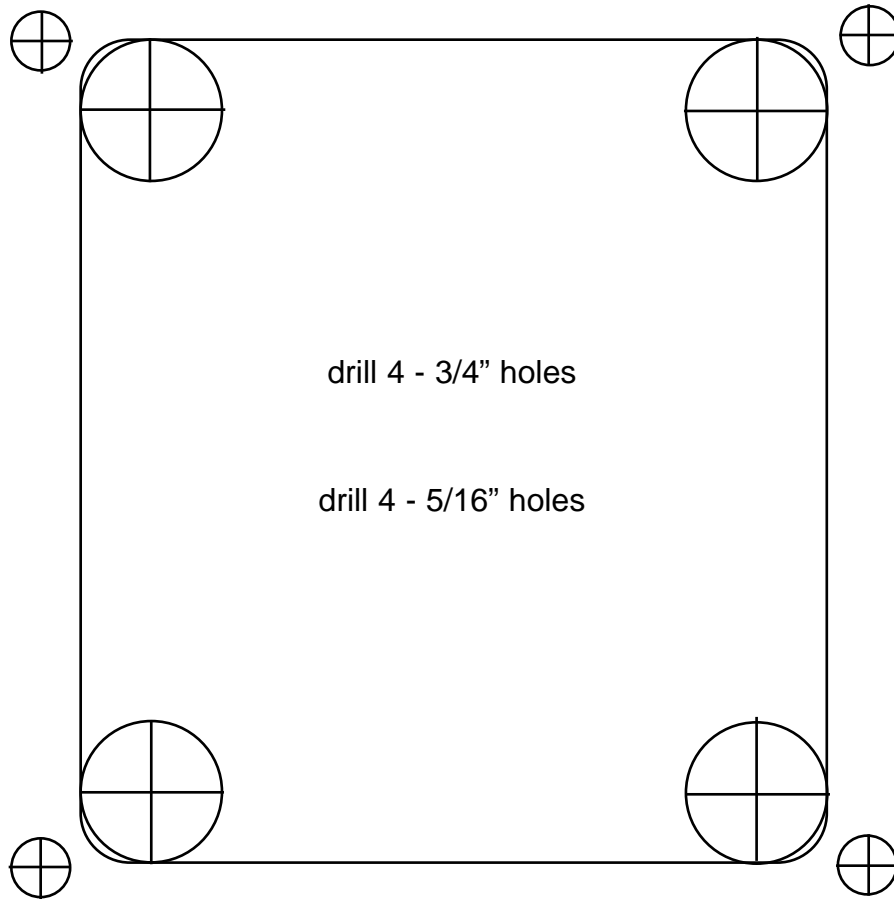

STANDARD MECHANICAL INDICATOR
3 - 4- 5 SLOT TEMPLATE