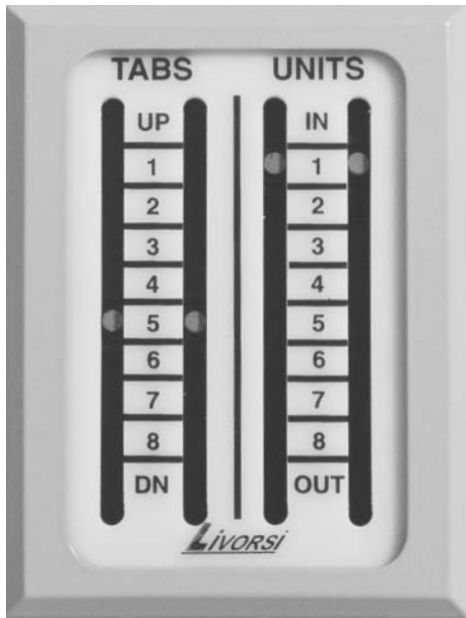

The #1 Choice in Performance Boating!

Livorsi Marine, Inc.® ♦ livorsi.com

STANDARD OR ULTRA THIN MECHANICAL INDICATOR with SET BACK KIT Installation Instructions

LIGHT HOOKUP:

RED WIRE - 12VDC +  
BLACK WIRE - 12 VDC GROUND

The #1 Choice in Performance Boating!

Livorsi Marine, Inc.® ♦ livorsi.com

STANDARD OR ULTRA THIN MECHANICAL INDICATOR

without SET BACK KIT Installation Instructions

LIGHT HOOKUP:

RED WIRE - +12VDC  
BLACK WIRE - -12 VDC

**STANDARD MECHANICAL INDICATOR**  
**3 - 4- 5 SLOT TEMPLATE**

**STANDARD MECHANICAL INDICATOR**  
**1 -2 SLOT TEMPLATE**

**ULTRA THIN MECHANICAL INDICATOR**  
**3 - 4 SLOT TEMPLATE**