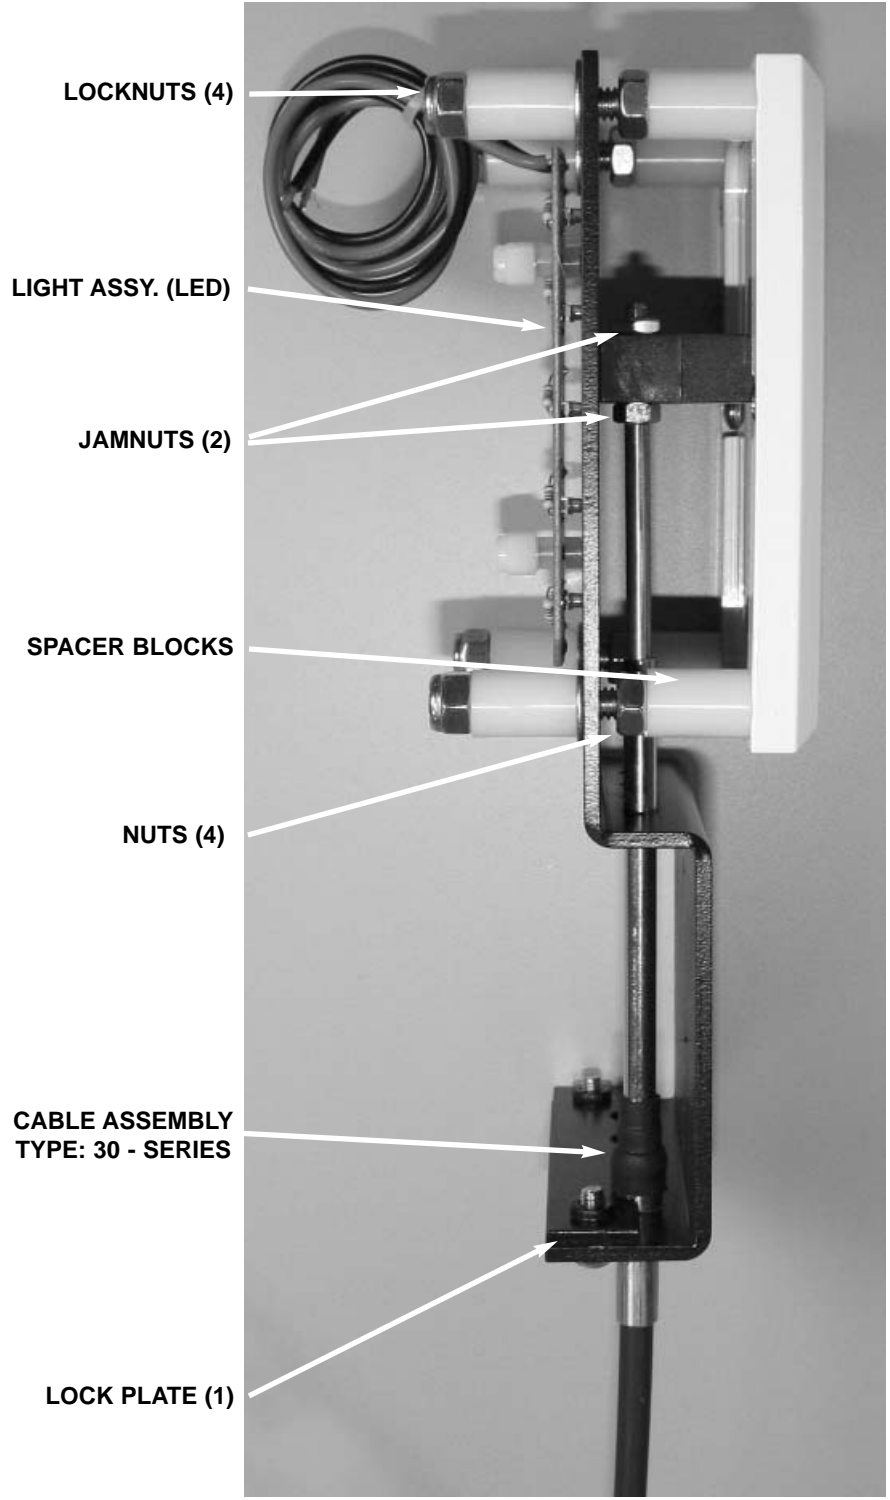

The #1 Choice in Performance Boating!

Livorsi Marine, Inc.® ♦ livorsi.com

STANDARD OR ULTRA THIN MECHANICAL INDICATOR with SET BACK KIT Installation Instructions

LIGHT HOOKUP:

RED WIRE - 12VDC +  
BLACK WIRE - 12 VDC GROUND

The #1 Choice in Performance Boating!

Livorsi Marine, Inc.® ♦ livorsi.com

STANDARD OR ULTRA THIN MECHANICAL INDICATOR

without SET BACK KIT Installation Instructions

LIGHT HOOKUP:

RED WIRE - +12VDC  
BLACK WIRE - -12 VDC

**STANDARD MECHANICAL INDICATOR**  
**3 - 4- 5 SLOT TEMPLATE**

**STANDARD MECHANICAL INDICATOR**  
**1 -2 SLOT TEMPLATE**

**ULTRA THIN MECHANICAL INDICATOR**  
**3 - 4 SLOT TEMPLATE**