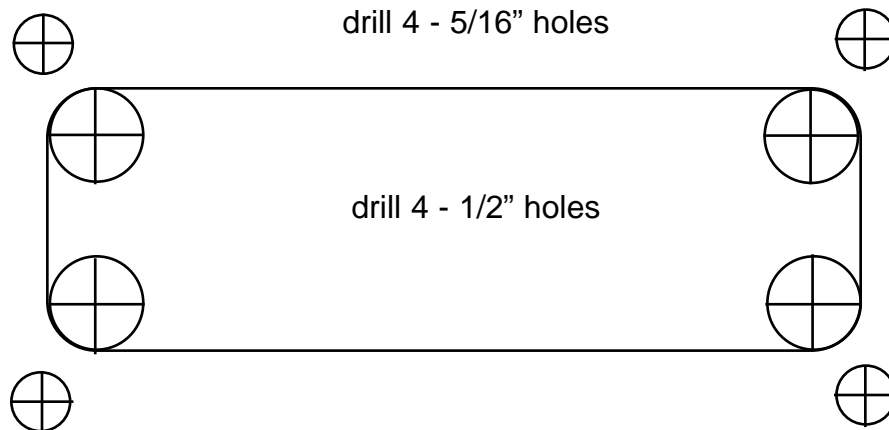

The #1 Choice in Performance Boating!

Livorsi Marine, Inc.® ♦ livorsi.com

STANDARD OR ULTRA THIN MECHANICAL INDICATOR with SET BACK KIT Installation Instructions

LIGHT HOOKUP:

RED WIRE - 12VDC +  
BLACK WIRE - 12 VDC GROUND

The #1 Choice in Performance Boating!

Livorsi Marine, Inc.® ♦ livorsi.com

STANDARD OR ULTRA THIN MECHANICAL INDICATOR

without SET BACK KIT Installation Instructions

LIGHT HOOKUP:

RED WIRE - +12VDC  
BLACK WIRE - -12 VDC

**STANDARD MECHANICAL INDICATOR**  
**3 - 4- 5 SLOT TEMPLATE**

**STANDARD MECHANICAL INDICATOR**  
**1 -2 SLOT TEMPLATE**

**ULTRA THIN MECHANICAL INDICATOR**  
**3 - 4 SLOT TEMPLATE**