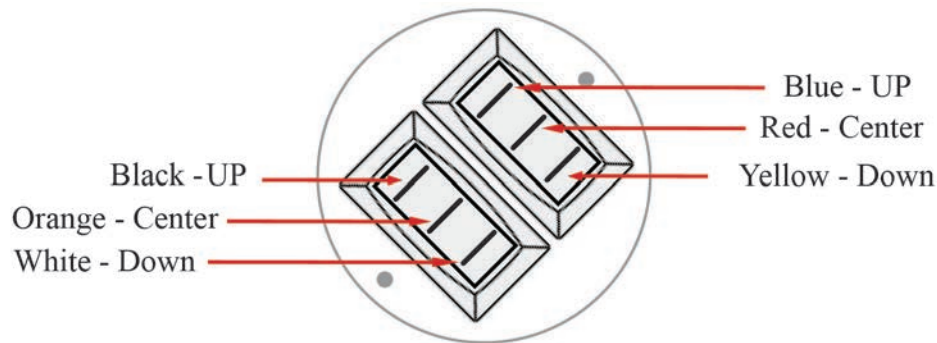

Dual Trim Switch Wiring

Billet and Standard Style Controls

Model Numbers: BBEE, BBEM, BBMM, STEE, STEM, STMM

For Right Hand Thumb Actuation

For Left Hand Thumb Actuation

Trim Switch Side View