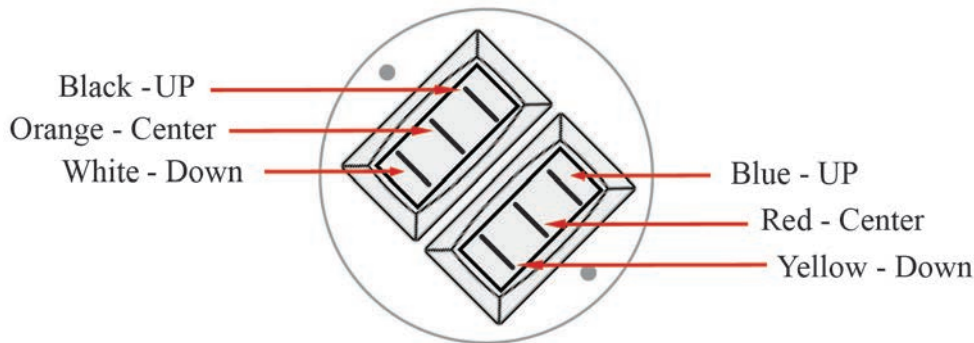

Dual Trim Switch Wiring

Billet and Standard Style Controls

Model Numbers: BBEE, BBEM, BBMM, STEE, STEM, STMM

For Right Hand Thumb Actuation

For Left Hand Thumb Actuation

Trim Switch Side View