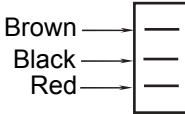

Triple Trim Throttle Switch

Drive

Starb tab

Port tab

Black wires turn to White - 12V