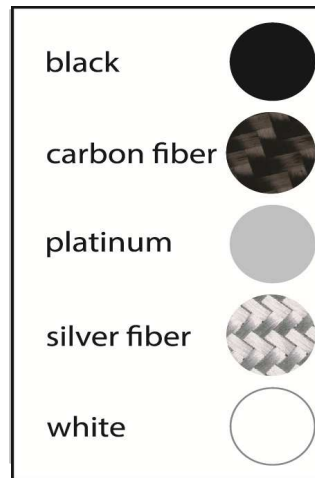

Powder Coat Colors

* black - BK

blue - BL

black stardust - BS

gun metal - GU

lime - L

mustard - MU

orange - O

platinum - PL

polished stainless steel - PSS

purple - PU

red - R

white - W

Rim Styles

Race Rim

Mega Rim

GPS Speedometer Gauge

Cut Out Size/
Hole Size

Speed
MPH

Kit
Optional

Dial Color

Rim Color

Rim Style

overall size	hole size	Code:	Code:
3-3/4"	3-3/8"	S	50
5"	4-5/8"	L	60
			80
			100
			120
			140
			160
			180
			200

Code:		Code:		Code:	
black	BK	black	BK	Mega	MR
carbon fiber	CF	blue	BL	Race	RR
platinum	PL	black stardust	BS		
silver fiber	SF	gun metal	GU		
white	W	lime	L		
		mustard	MU		
		orange	O		
		platinum	PL		
		polished stainless steel	PSS		
		purple	PU		
		red	R		
		white	W		