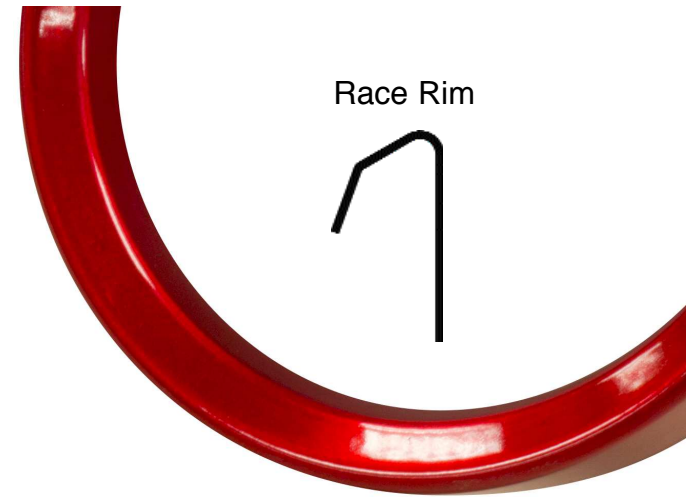

platinum - PL

polished stainless steel - PSS

purple - PU

red - R

white - W

Rim Styles

Race Rim

Mega Rim

* Black gloss finish available upon request

Mega Race Series GPS Speedometers

GPSL120KPLPLRR

4-5/8" cut out, 120 MPH speedo kit, platinum dial, platinum Race rim

847.752.2700

GPS	L	120	K	PL	PL	RR
------------	----------	------------	----------	-----------	-----------	-----------

GPS Speedometer Gauge

Cut Out Size/
Hole Size

Speed
MPH

Kit
Optional

Dial Color

Rim Color

Rim Style

overall size	hole size	Code:	Code:
3-3/4"	3-3/8"	S	50
5"	4-5/8"	L	60
			80
			100
			120
			140
			160
			180
			200

	Code:
Mega	MR
Race	RR

* Note: only available in a 3-3/8" cut out/hole size

Tachometers require the use of the four pin connector harness:

12V system Part Number: DCH

Mega Race Series Electric Gauges

DCFLPLPLMR