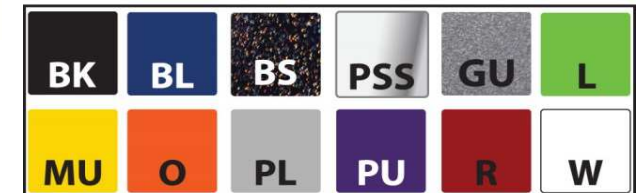

* Note: only available in a 3-3/8" cut out

Included with speedometer
• speedometer only

Included with speedometer kit
• speedometer
• pitot tube assembly (GCM1A1/8)
• 1/8" ID hose (GCH1/8)