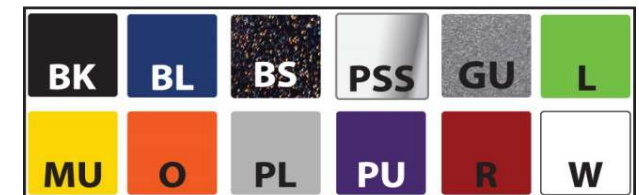

* Note: only available in a 3-3/8" cut out

Included with speedometer
• speedometer only

Included with speedometer kit
• speedometer
• pitot tube assembly (GCM1A1/8)
• 1/8" ID hose (GCH1/8)