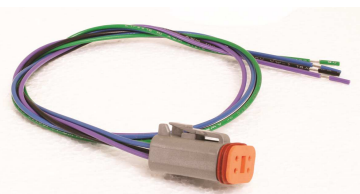

	Code:
Mega	MR
Race	RR

* Note: only available in a 3-3/8" cut out/hole size

Tachometers require the use of the four pin connector harness:

12V system Part Number: DCH

Mega Race Series Electric Gauges

DCFLPLPLMR

Electric gauges require the use of the four pin connector harness:

12V system Part Number: DCH
24V system Part Number: DCH24

Mega Race Series Mechanical Gauges

DCSMVBPLPLRR

2-1/16" cut out, mechanical vacuum boost, platinum dial, platinum Race rim