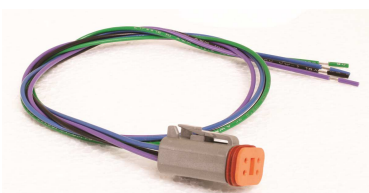

	Code:
Mega	MR
Race	RR

* Note: only available in a 3-3/8" cut out/hole size

Tachometers require the use of the four pin connector harness:

12V system Part Number: DCH

Mega Race Series Electric Gauges

DCFLPLPLMR