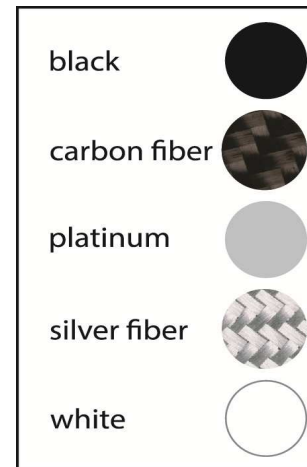

Mega Race Series Tachometers

DCL8000PLPLRR

4-5/8" cut out, 8000 RPM, platinum dial, platinum Race rim

847.752.2700

DC	L	8000	PL	PL	RR

Tachometer

Cut Out Size/
Hole Size

RPM

Dial Color

Rim Color

Rim Style

overall size	hole size	Code:
3-3/4"	3-3/8"	S
5"	4-5/8"	L

	Code:
diesel - 4000 RPM alternator driven	*4000DA
diesel - 4000 RPM mag probe driven	*4000MPD
diesel - 4000 RPM mechanical signal generator driven	*4000MSGD
gas - 6,000 RPM	6000
gas - 8,000 RPM	8000
gas - 10,000 RPM	10000
gas - 12,000 RPM	*12000

	Code:
black	BK
carbon fiber	CF
platinum	PL
silver fiber	SF
white	W

	Code:
black	BK
blue	BL
black stardust	BS
gun metal	GU
lime	L
mustard	MU
orange	O
platinum	PL
polished stainless steel	PSS
purple	PU
red	R
white	W

	Code:
Mega	MR
Race	RR

* Note: only available in a 3-3/8" cut out/hole size

Tachometers require the use of the four pin connector harness:

12V system Part Number: DCH