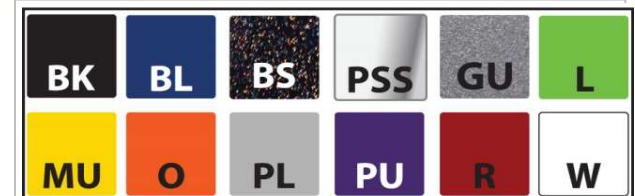

Powder Coat Colors

* black - BK

blue - BL

black stardust - BS

gun metal - GU

lime - L

mustard - MU

orange - O

platinum - PL

polished stainless steel - PSS

purple - PU

red - R

white - W

Rim Styles

Race Rim

Mega Rim

Code:		Code:		Code:	
black	BK	black	BK	Mega	MR
carbon fiber	CF	blue	BL	Race	RR
platinum	PL	black stardust	BS		
silver fiber	SF	gun metal	GU		
white	W	lime	L		
		mustard	MU		
		orange	O		
		platinum	PL		
		polished stainless steel	PSS		
		purple	PU		
		red	R		
		white	W		