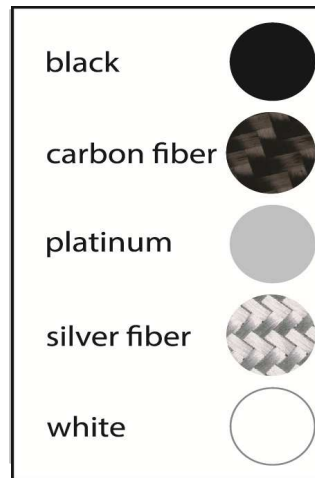

Mega Race Series Color Options

Dials

* black- BK

carbon fiber- CF

silver carbon fiber- SF

platinum- PL

white- W

Powder Coat Colors

* black - BK

blue - BL

black stardust - BS

gun metal - GU

lime - L

mustard - MU

orange - O

platinum - PL

GPS Speedometer Gauge

Cut Out Size/
Hole Size

Speed
MPH

Kit
Optional

Dial Color

Rim Color

Rim Style

overall size	hole size	Code:	Code:
3-3/4"	3-3/8"	S	50
5"	4-5/8"	L	60
			80
			100
			120
			140
			160
			180
			200

Code:		Code:		Code:	
black	BK	black	BK	Mega	MR
carbon fiber	CF	blue	BL	Race	RR
platinum	PL	black stardust	BS		
silver fiber	SF	gun metal	GU		
white	W	lime	L		
		mustard	MU		
		orange	O		
		platinum	PL		
		polished stainless steel	PSS		
		purple	PU		
		red	R		
		white	W		