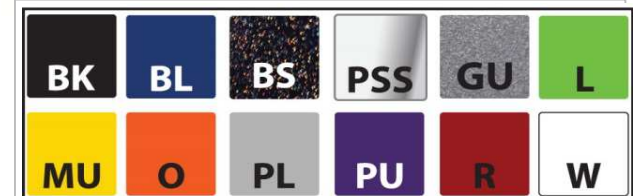

* black - BK

blue - BL

black stardust - BS

gun metal - GU

lime - L

mustard - MU

orange - O

platinum - PL

Code:		Code:		Code:	
black	BK	black	BK	Mega	MR
carbon fiber	CF	blue	BL	Race	RR
platinum	PL	black stardust	BS		
silver fiber	SF	gun metal	GU		
white	W	lime	L		
		mustard	MU		
		orange	O		
		platinum	PL		
		polished stainless steel	PSS		
		purple	PU		
		red	R		
		white	W		