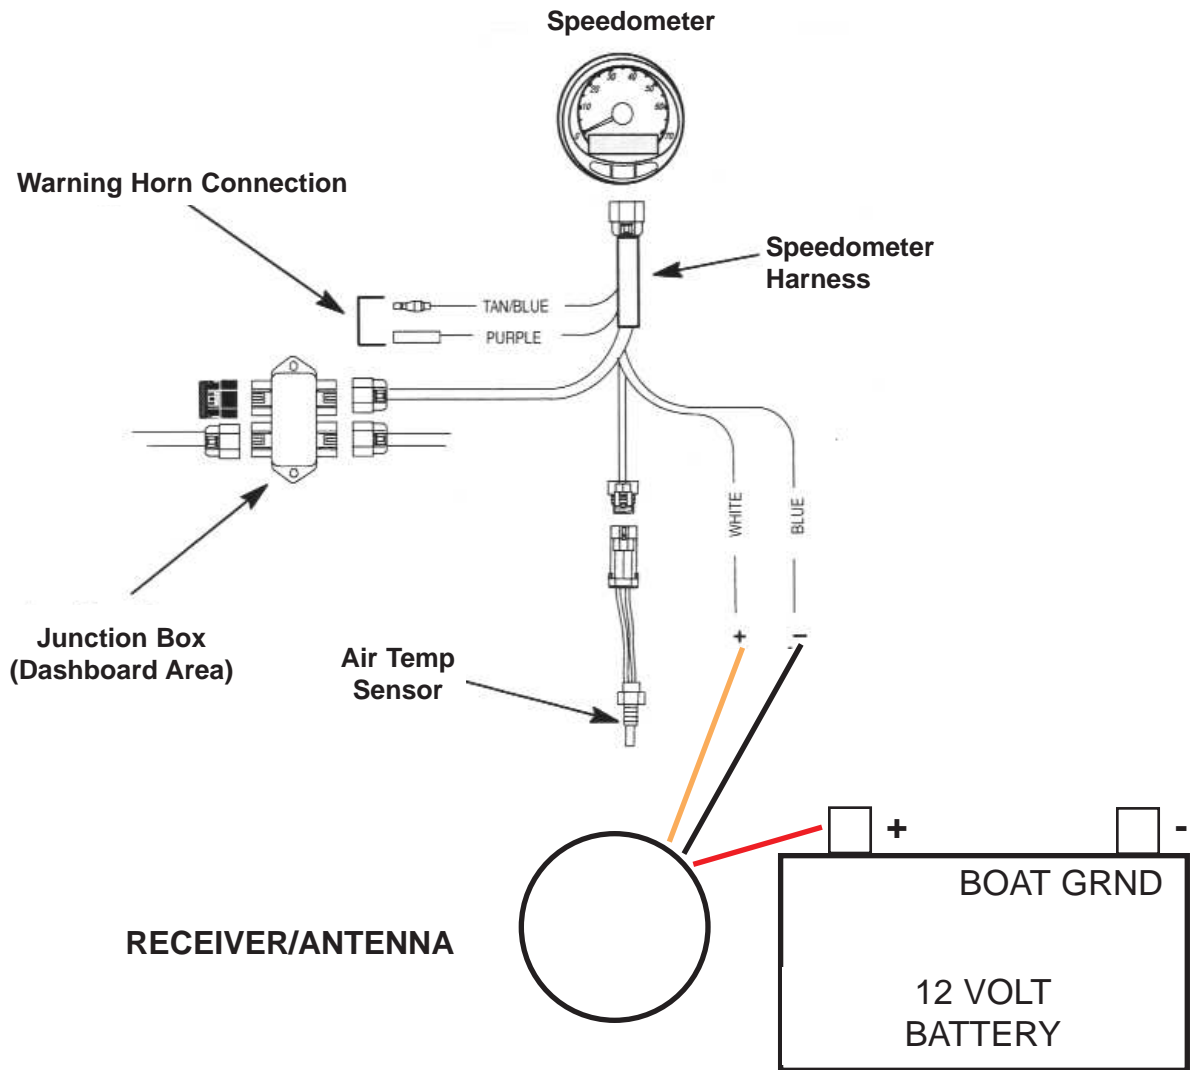

**GPS INSTRUCTIONS FOR SMARTCRAFT**

**Wiring Diagram**

**BLUE SMARTCRAFT WIRE TO  
 BLACK ANTENNA WIRE AND TO BOAT GROUND**

**WHITE SMARTCRAFT WIRE TO  
 ORANGE ANTENNA WIRE**

**RED ANTENNA WIRE TO BOAT 12 VOLT +**