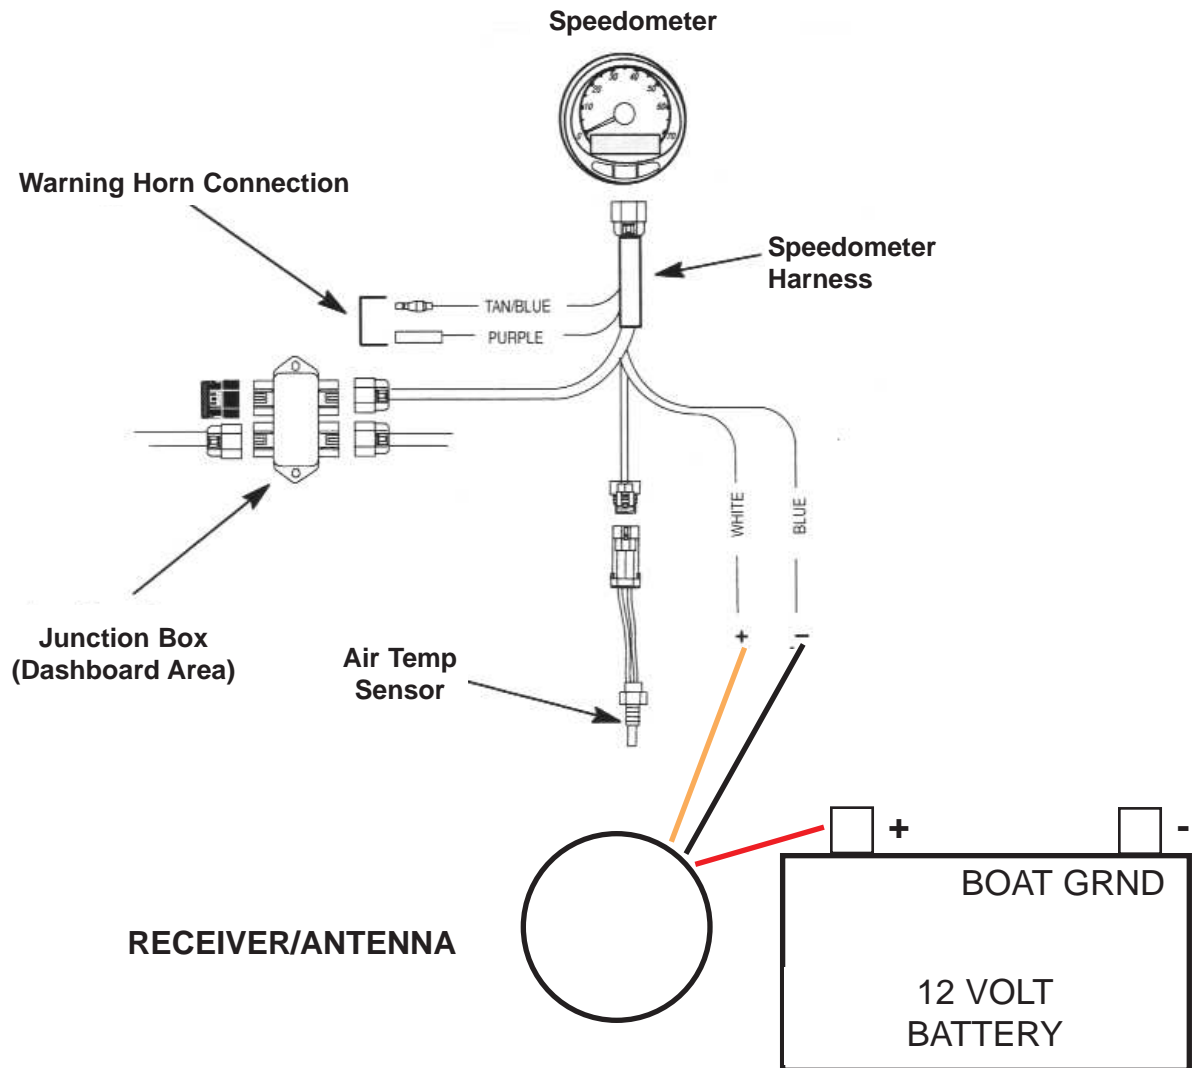

GPS INSTRUCTIONS FOR SMARTCRAFT

Wiring Diagram

**BLUE SMARTCRAFT WIRE TO
BLACK ANTENNA WIRE AND TO BOAT GROUND**

**WHITE SMARTCRAFT WIRE TO
ORANGE ANTENNA WIRE**

RED ANTENNA WIRE TO BOAT 12 VOLT +