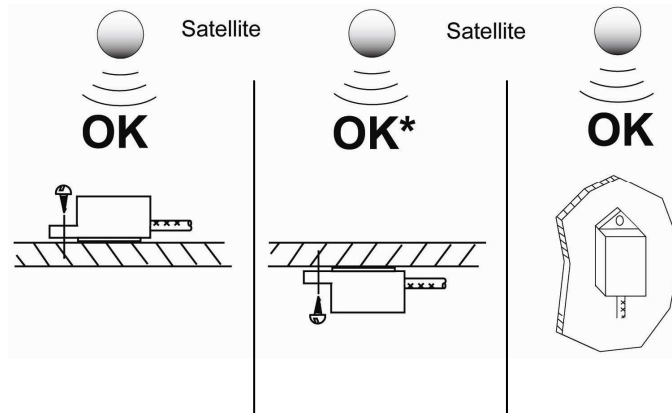

715 Center Street
Grayslake IL 60030
P: 847-752-2700
F: 847-752-2415
E: info@livorsi.com

Model Number: GPSESQ3 GPS Antenna Installation

Unit can be mounted under the dash or other hidden areas as long as you verify the speedometer is working properly before permanently mounting the receiver.

Mount with a 1/4 screw

Wire Connection

RED	Power
BLACK	Ground
WHITE	Sender terminal
GREEN	For 8 Pulse- Connect along with Black wire to Ground
	For 16 Pulse- Connect along with Red wire to Power