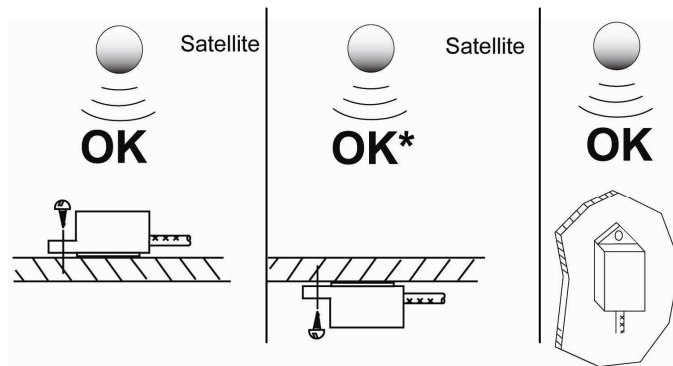

Model Number: GPSSQ310x GPS Antenna Installation for GPS Speedometer/Odometer

NOTE: These antennas have a 10x update rate and will only work on our GPS Speedometer/Odometer. They will not work on any other GPS speedometer.

Compliant with GPS Speedometer/Odometer model #'s:
 GPSSO120K, GPSLO120K, GPSSO160K, GPSLO160K

Mount with a 1/4 screw

Unit can be mounted under the dash or other hidden areas as long as you verify the speedometer is working properly before permanently mounting the receiver.

Wire Connection

White	Signal (NMEA 0183 output)
Red	Switched 12V power
Black	Good engine ground