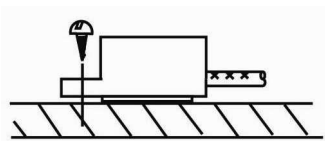

Model Number: GPSSQ310x GPS Antenna Installation for GPS Speedometer/Odometer

NOTE: These antennas have a 10x update rate and will only work on our GPS Speedometer/Odometer. They will not work on any other GPS speedometer.

Compliant with GPS Speedometer/Odometer model #'s:
 GPSSO120K, GPSLO120K, GPSSO160K, GPSLO160K

Mount with a 1/4 screw

Unit can be mounted under the dash or other hidden areas as long as you verify the speedometer is working properly before permanently mounting the receiver.

Wire Connection

White	Signal (NMEA 0183 output)
Red	Switched 12V power
Black	Good engine ground