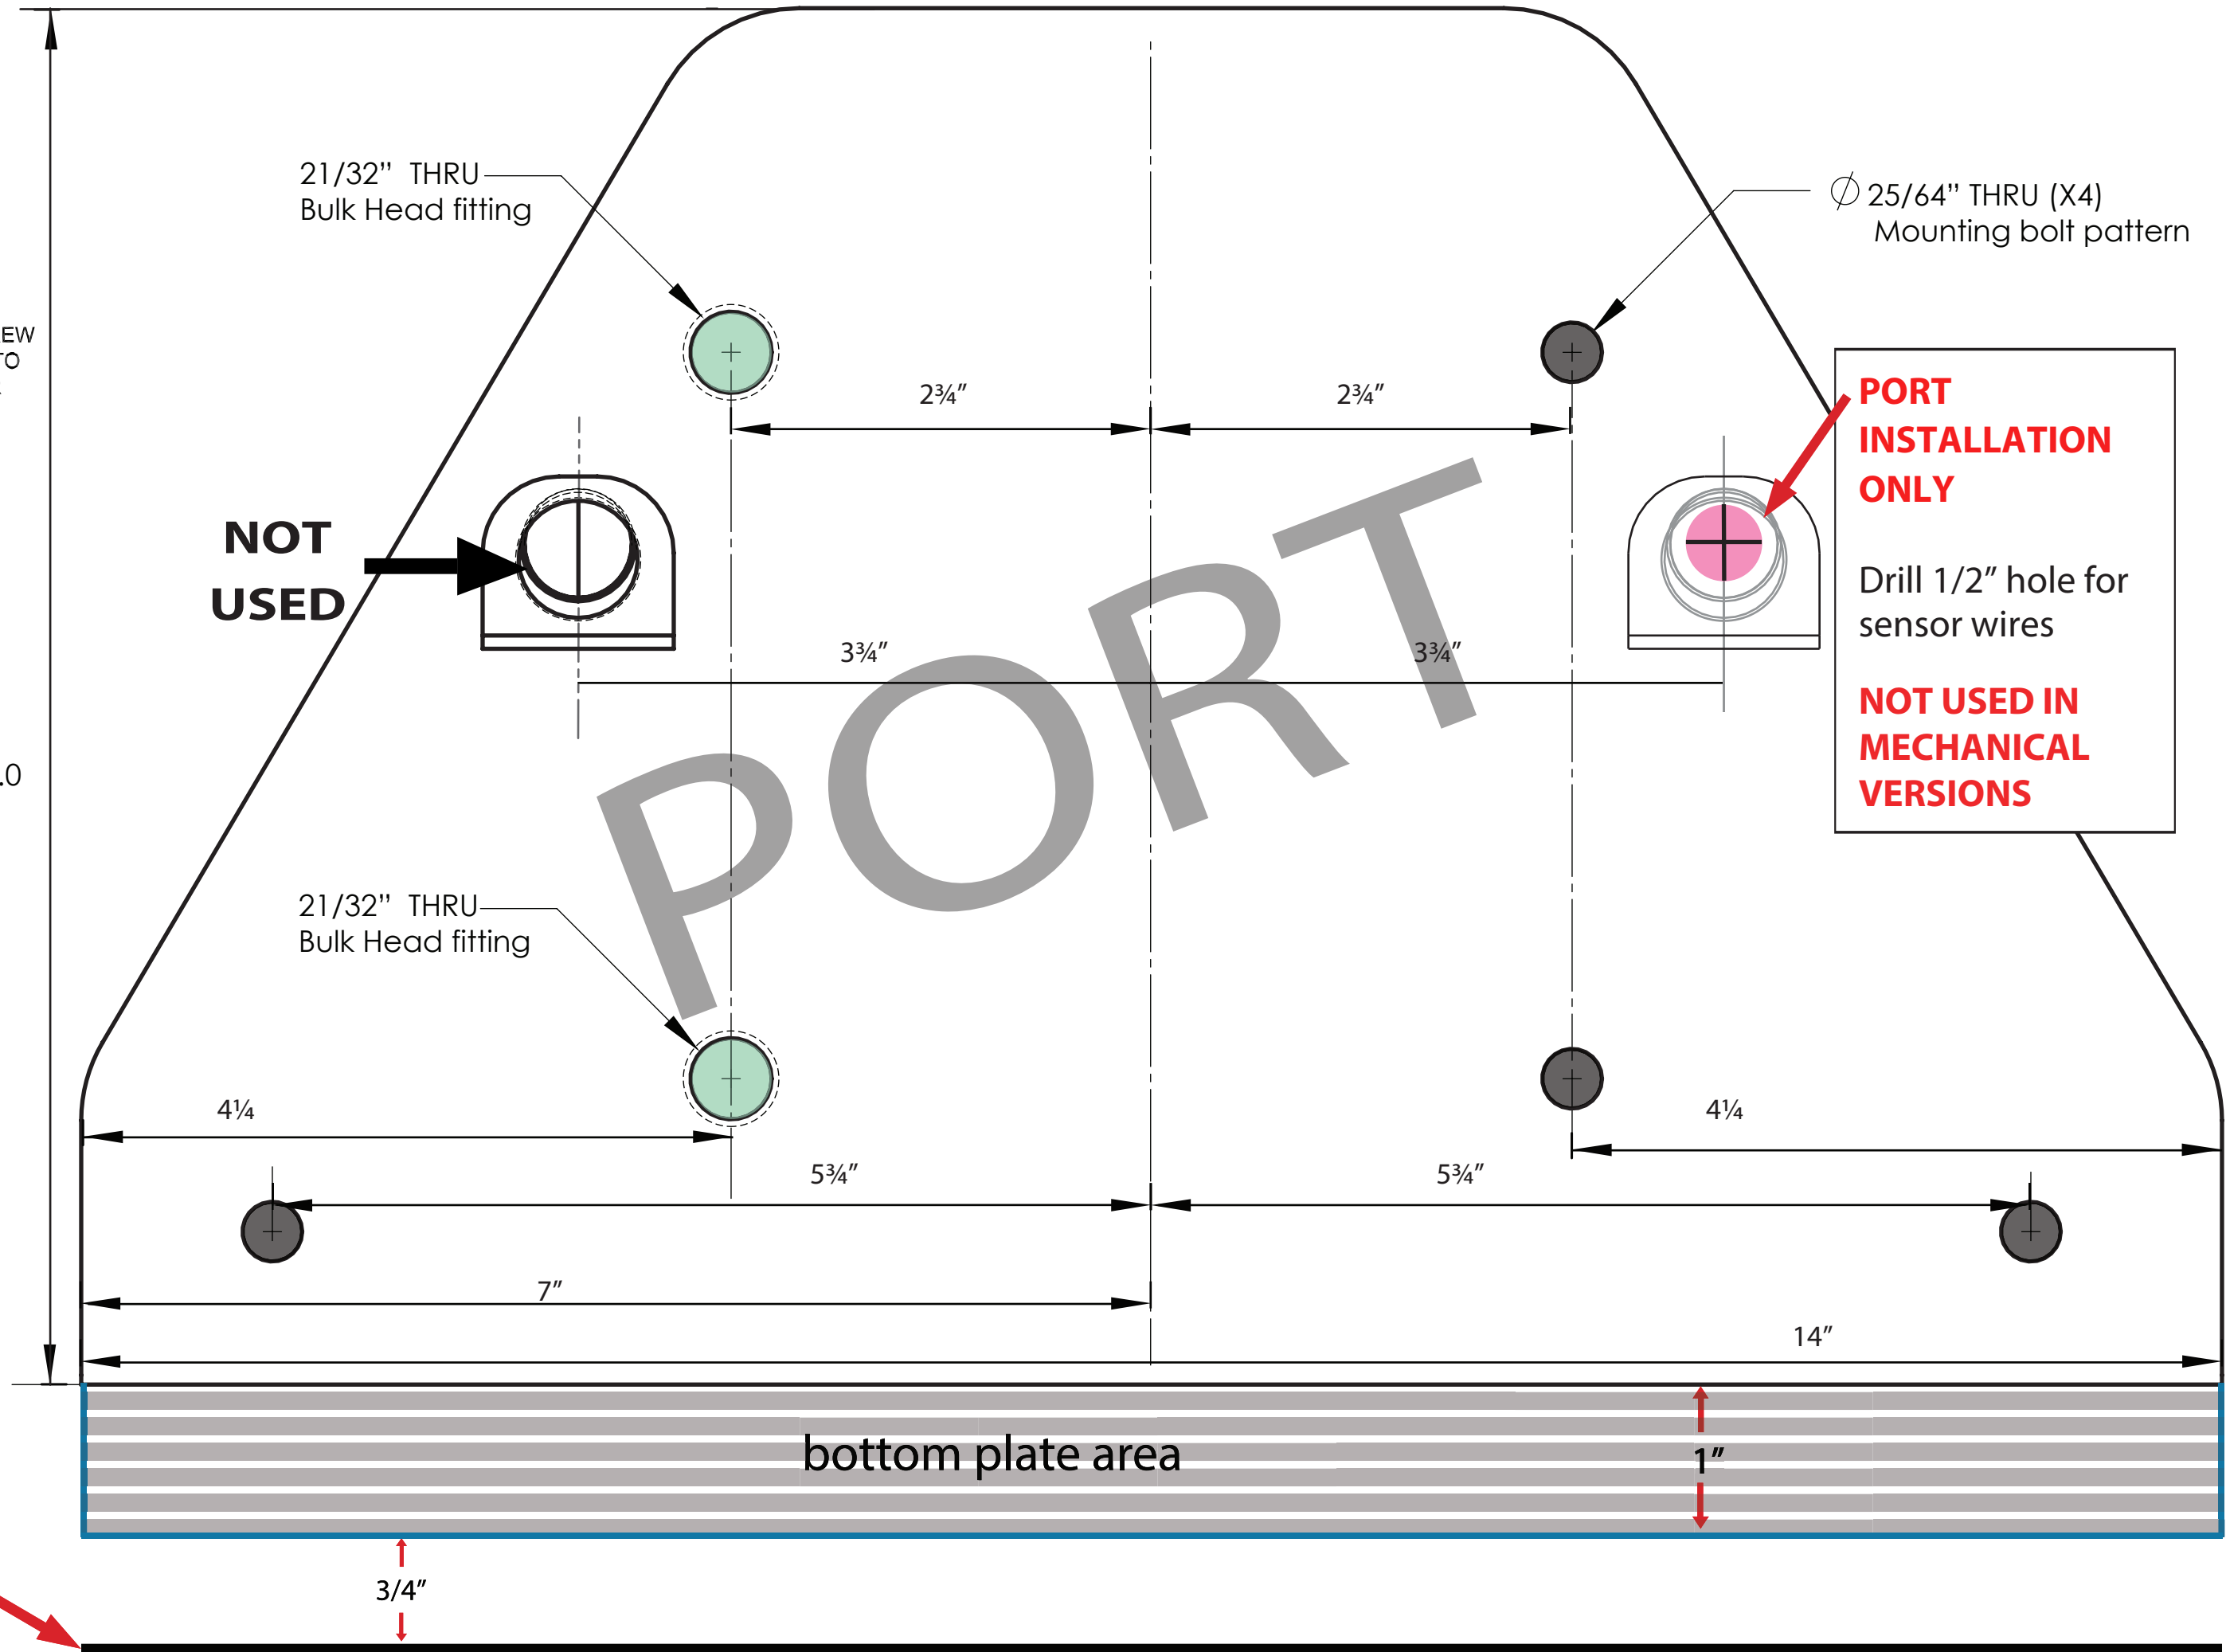

950 TRANSOM MOUNT TEMPLATE - PORT  
 MERCURY BOLT PATTERN  
 SCALE 1:1

TYPICAL FASTENER INSTALLATION

**MUST BE PRINTED ON 15"X19" SIZE PAPER OR LARGER**

LINE UP WITH THE BOTTOM OF THE BOAT FOR RECOMMENDED SETTING OF 3/4" FROM LOWER TRIM PLATE TO BOAT BOTTOM

950 TRANSOM MOUNT TEMPLATE - STARBOARD  
 MERCURY BOLT PATTERN  
 SCALE 1:1

**MUST BE PRINTED ON 15"X19" SIZE PAPER OR LARGER**