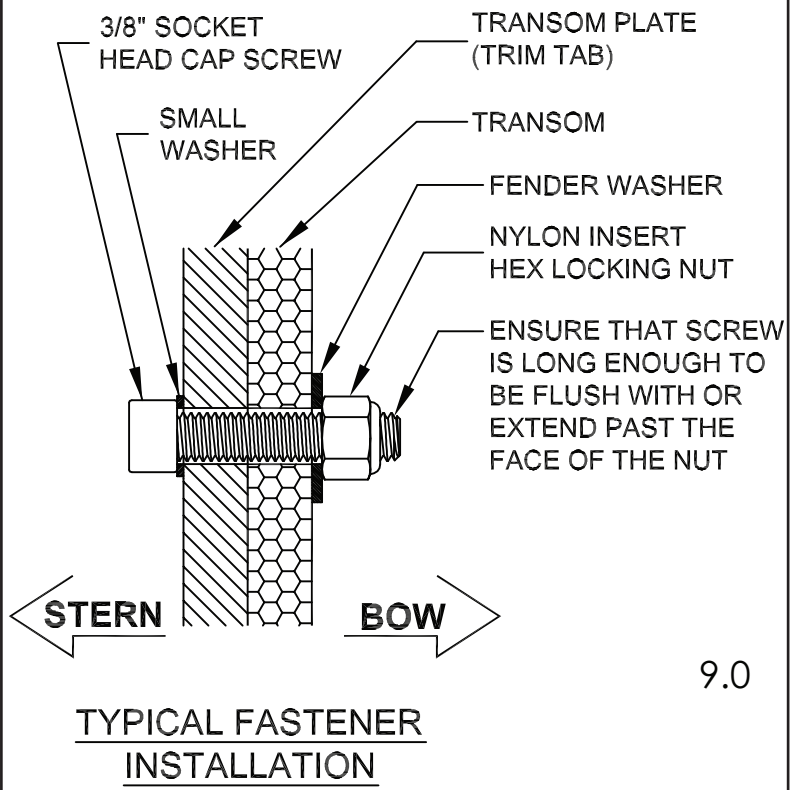

950 TRANSOM MOUNT TEMPLATE - PORT  
 MERCURY BOLT PATTERN  
 SCALE 1:1

TYPICAL FASTENER INSTALLATION

**MUST BE PRINTED ON 15"X19" SIZE PAPER OR LARGER**

LINE UP WITH THE BOTTOM OF THE BOAT FOR RECOMMENDED SETTING OF 3/4" FROM LOWER TRIM PLATE TO BOAT BOTTOM

950 TRANSOM MOUNT TEMPLATE - STARBOARD  
 MERCURY BOLT PATTERN  
 SCALE 1:1

**MUST BE PRINTED ON 15"X19" SIZE PAPER OR LARGER**