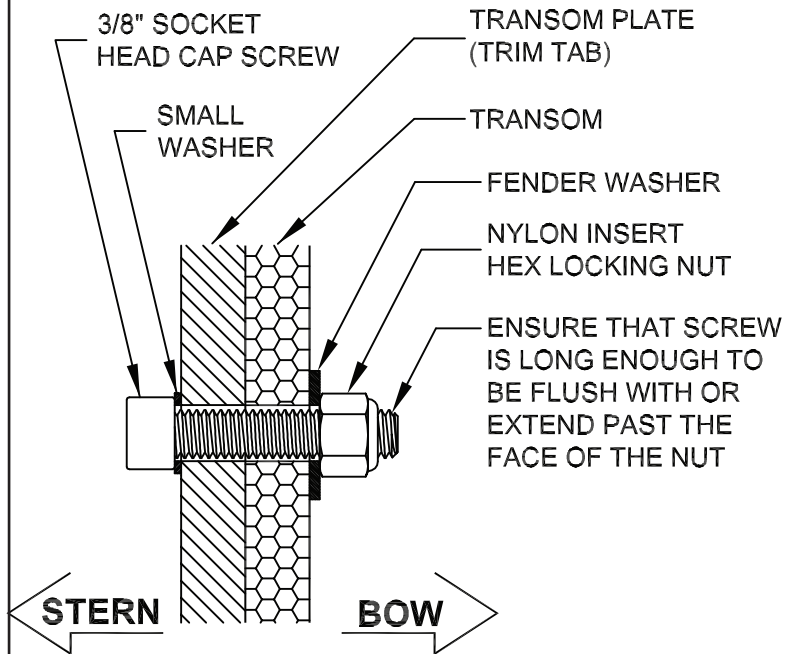

950 TRANSOM MOUNT TEMPLATE - PORT  
 MERCURY BOLT PATTERN  
 SCALE 1:1

TYPICAL FASTENER INSTALLATION

**MUST BE PRINTED ON 15"X19" SIZE PAPER OR LARGER**

LINE UP WITH THE BOTTOM OF THE BOAT FOR RECOMMENDED SETTING OF 3/4" FROM LOWER TRIM PLATE TO BOAT BOTTOM

950 TRANSOM MOUNT TEMPLATE - STARBOARD  
 MERCURY BOLT PATTERN  
 SCALE 1:1

**MUST BE PRINTED ON 15"X19" SIZE PAPER OR LARGER**