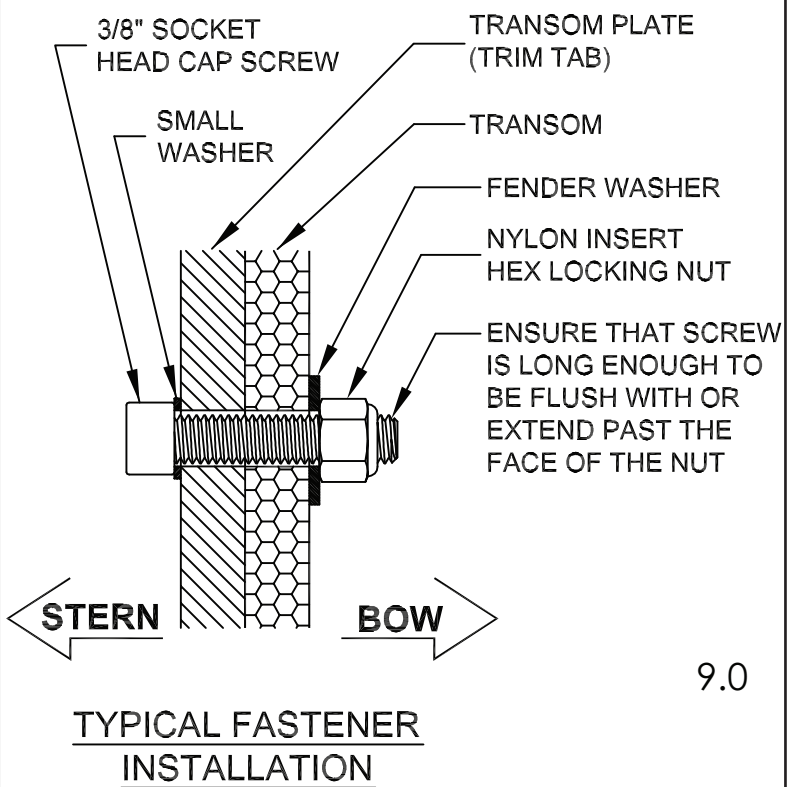

950 TRANSOM MOUNT TEMPLATE - STARBOARD  
 MERCURY BOLT PATTERN  
 SCALE 1:1

**MUST BE PRINTED ON 15"X19" SIZE PAPER OR LARGER**