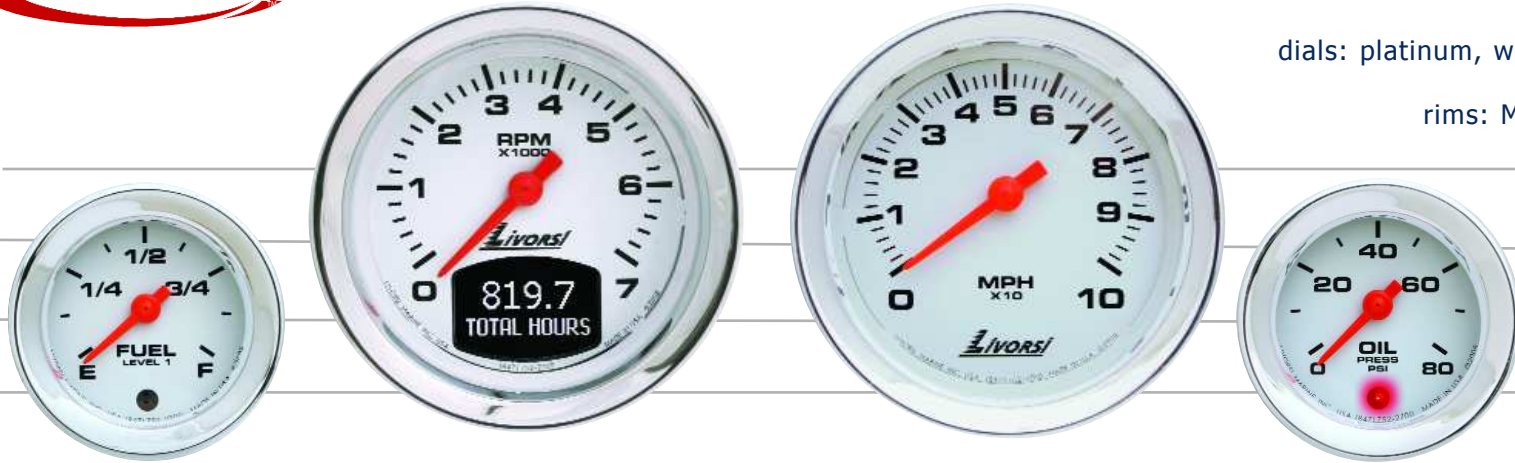

18 gauge styles

Industrial Series

pg 28

dials: black or white

rims: SAE in black, white or
polish stainless steel

Livorsi II Special Edition

pg 36

dial: platinum only

rim: Radius in chrome only

VANTAGE VIEW

Vantage View

pg 44

dials: platinum, white or black

rims: Mega or Race

Mega & Race Series

pg 22

dials: black, platinum,
carbon fiber, silver
carbon fiber or white

rims: Mega or Race